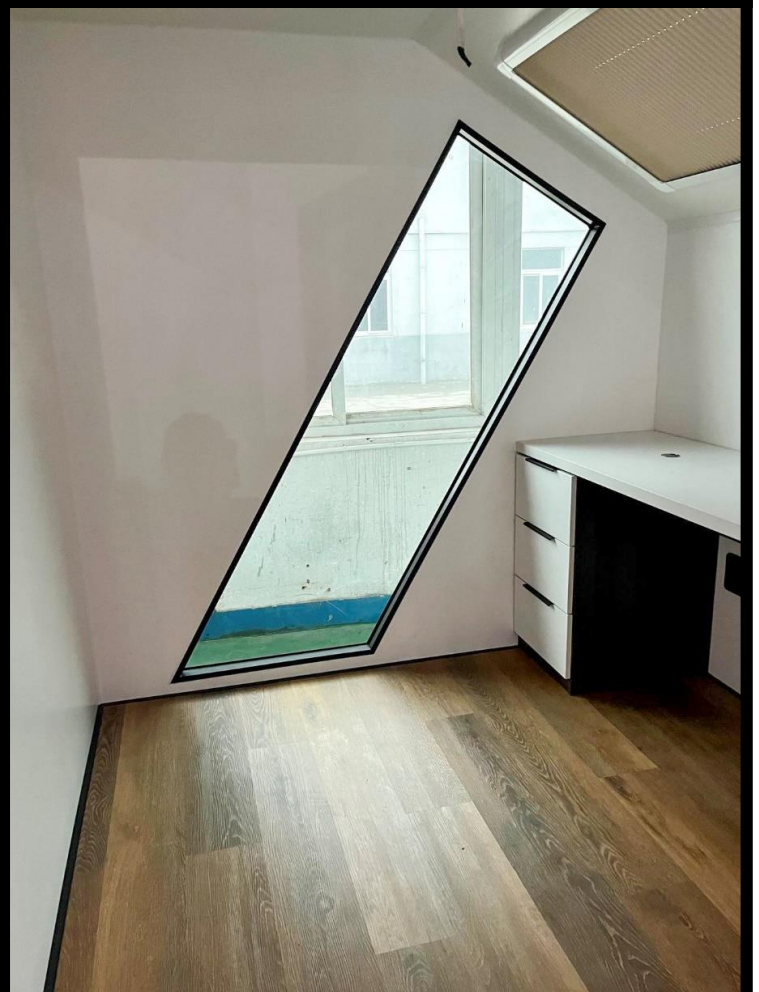

CLASSIC

GRANNY FLATS | PATIOS | ROOM ADDITIONS

BC12890

SPACEMAKER PODS

CLASSIC SLOPEY WITH SKY ROOF

LENGTH	WIDTH	HEIGHT	PRICE	INCLUSIONS
2.15M	2.15M	2.2M	\$21,000.00	Office Desk fit out Sky Roof

Optional Domestic Air Conditioner Installed \$3,000.00