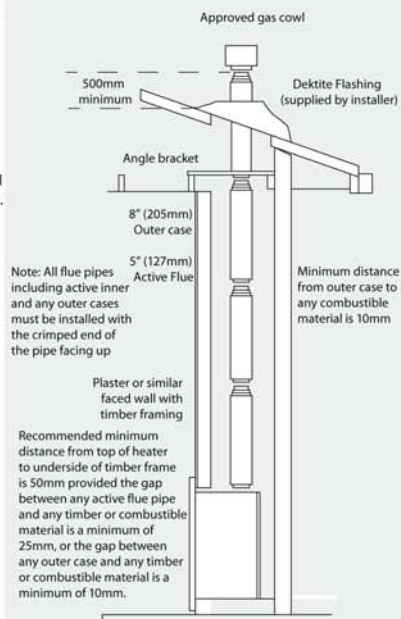

SPECIFICATIONS

MODEL	GAS TYPE	MJH	INJECTOR SIZE	KW RATING
REALISTIC 5000L	NAT	40	2.9	6.34

ELECTRICAL COMPONENTS CONFORM TO AS 3100 240V 50HZ 60 WATTS

EXTERNAL DIMENSIONS FOR ALL REALISTIC GAS LOG FIRES (ALL DIMENSIONS IN MILLIMETERS)

MODEL	A	B1	C	D	E	F	G	H
REALISTIC 5000L	1417	875	740	435	80	1155	200	1355

Minimum from floor 80mm

The Illusion Realistic gas log fires have been designed for simple installation through an existing wall (external or internal). They can also be installed into a purpose built enclosure or an existing suitable large chimney. The diagram at left shows an example of an enclosure which would attach to an existing internal wall. The enclosure can be plastered or faced with a variety of materials including tiles or stone and other decorative masonry products.

EXAMPLE INSTALLATION

Suggested wall cut out sizes. (suits standard fascia and larger)
IMPORTANT: Allow min 150mm up from floor when fitting standard window fascia and extra if skirting is fitted to the wall