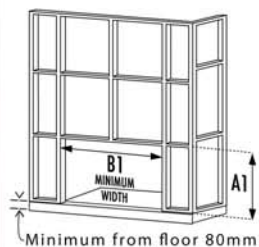

SPECIFICATIONS

MODEL	GAS TYPE	MJH	INJECTOR SIZE	KW RATING
REALISTIC 5000L	NAT	40	2.9	6.34

ELECTRICAL COMPONENTS CONFORM TO AS 3100 240V 50HZ 60 WATTS

EXTERNAL DIMENSIONS FOR ALL REALISTIC GAS LOG FIRES (ALL DIMENSIONS IN MILLIMETERS)

MODEL	A	B1	C	D	E	F	G	H
REALISTIC 5000L	1417	875	740	435	80	1155	200	1355

Minimum from floor 80mm

The Illusion Realistic gas log fires have been designed for simple installation through an existing wall (external or internal). They can also be installed into a purpose built enclosure or an existing suitable large chimney. The diagram at left shows an example of an enclosure which would attach to an existing internal wall. The enclosure can be plastered or faced with a variety of materials including tiles or stone and other decorative masonry products.

EXAMPLE INSTALLATION

Suggested wall cut out sizes. (suits standard fascia and larger)
IMPORTANT: Allow min 150mm up from floor when fitting standard window fascia and extra if skirting is fitted to the wall

MODEL	HEIGHT (A1) MIN	DEPTH (C1) MIN	WIDTH (B1) MIN
REALISTIC 5000L	780 mm	450 mm	1380 mm

All Illusion gas log fires must be installed **ONLY** by an authorised gasfitter in accordance with the regulatory authorities.