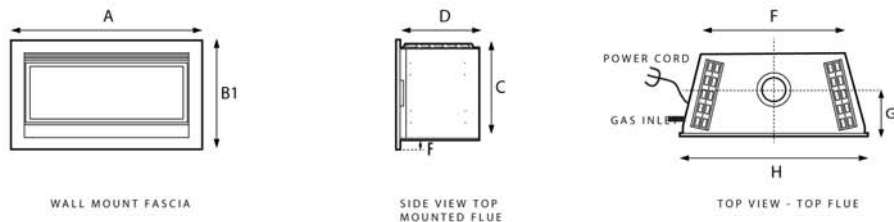

SPECIFICATIONS

MODEL	GAS TYPE	MJH	INJECTOR SIZE	KW RATING
REALISTIC 5000L	NAT	40	2.9	6.34

ELECTRICAL COMPONENTS CONFORM TO AS 3100 240V 50HZ 60 WATTS

EXTERNAL DIMENSIONS FOR ALL REALISTIC GAS LOG FIRES (ALL DIMENSIONS IN MILLIMETERS)

MODEL	A	B1	C	D	E	F	G	H
REALISTIC 5000L	1417	875	740	435	80	1155	200	1355

Minimum from floor 80mm

The Illusion Realistic gas log fires have been designed for simple installation through an existing wall (external or internal). They can also be installed into a purpose built enclosure or an existing suitable large chimney. The diagram at left shows an example of an enclosure which would attach to an existing internal wall. The enclosure can be plastered or faced with a variety of materials including tiles or stone and other decorative masonry products.

EXAMPLE INSTALLATION

Suggested wall cut out sizes. (suits standard fascia and larger)
IMPORTANT: Allow min 150mm up from floor when fitting standard window fascia and extra if skirting is fitted to the wall