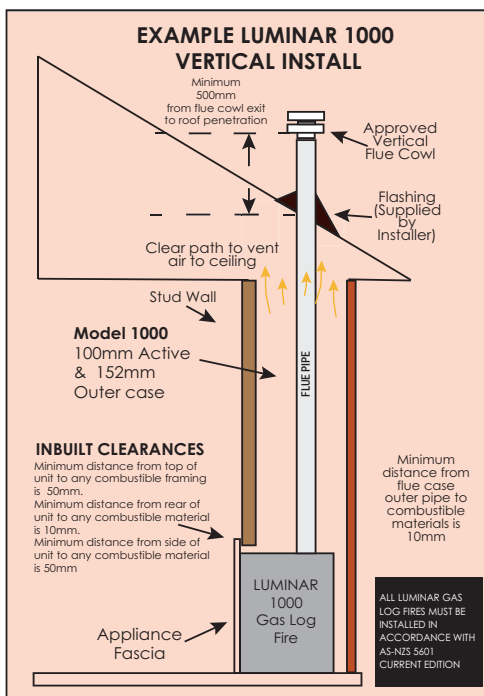

The flue kit should be installed only by an AUTHORISED GASFITTER strictly in accordance with the requirements of Australian Standard AS-4558 (current edition). Any flue kit used must have been tested to conform with the requirements of Australian Standard AS-5601, with the unit.

HEARTH

Where necessary, (usually if the bottom of the door glass is within 300mm of a combustible floor) a suitably constructed hearth shall be fitted. Illusion recommends a hearth 350 deep and 300mm either side of the glass door opening to protect the floor from radiant heat.

TECHNICAL SPECIFICATIONS

INSTALLATION

FRAME CUTOUT

Luminar 1000 Frame and plaster cutout dimensions.
NOTE: Minimum frame depth 450mm.

The frame and plaster cutout dimensions as shown above should be cut as accurately as possible to ensure adequate coverage by the appliance fascia. Illusion can supply fabricated full metal frames to simplify the installation and reduce costs.