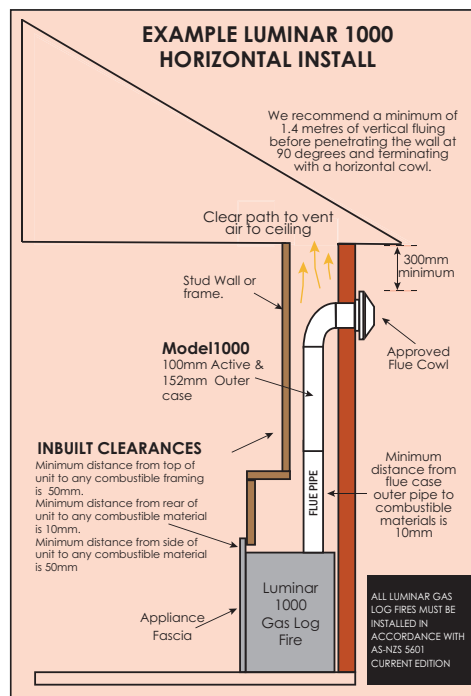

The flue kit should be installed only by an AUTHORISED GASFITTER strictly in accordance with the requirements of Australian Standard AS-4558 (current edition). Any flue kit used must have been tested to conform with the requirements of Australian Standard AS-5601, with the unit.

HEARTH

Where necessary, (usually if the bottom of the door glass is within 300mm of a combustible floor) a suitably constructed hearth shall be fitted. Illusion recommends a hearth 350 deep and 300mm either side of the glass door opening to protect the floor from radiant heat.

TECHNICAL SPECIFICATIONS

INSTALLATION

FRAME CUTOUT

Luminar 1000 Frame and plaster cutout dimensions.
NOTE: Minimum frame depth 450mm.

The frame and plaster cutout dimensions as shown above should be cut as accurately as possible to ensure adequate coverage by the appliance fascia. Illusion can supply fabricated full metal frames to simplify the installation and reduce costs.