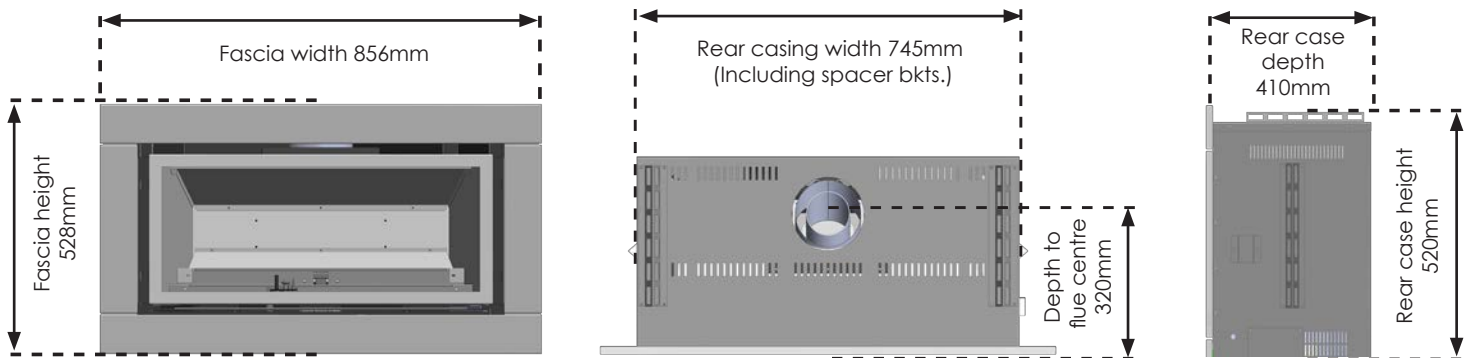

TECHNICAL SPECIFICATIONS

INSTALLATION

FRAME CUTOUT

Luminar 1000 Frame and plaster cutout dimensions.
NOTE: Minimum frame depth 450mm.

The frame and plaster cutout dimensions as shown above should be cut as accurately as possible to ensure adequate coverage by the appliance fascia. Illusion can supply fabricated full metal frames to simplify the installation and reduce costs.