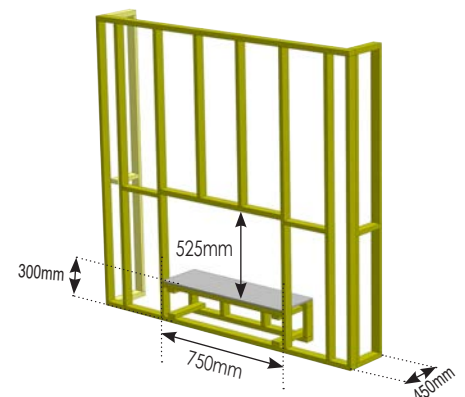

HEARTH

Where necessary, (usually if the bottom of the door glass is within 300mm of a combustible floor) a suitably constructed hearth shall be fitted. Illusion recommends a hearth 350 deep and 300mm either side of the glass door opening to protect the floor from radiant heat.

TECHNICAL SPECIFICATIONS

INSTALLATION

FRAME CUTOUT

Luminar 1000 Frame and plaster cutout dimensions.
NOTE: Minimum frame depth 450mm.

The frame and plaster cutout dimensions as shown above should be cut as accurately as possible to ensure adequate coverage by the appliance fascia. Illusion can supply fabricated full metal frames to simplify the installation and reduce costs.